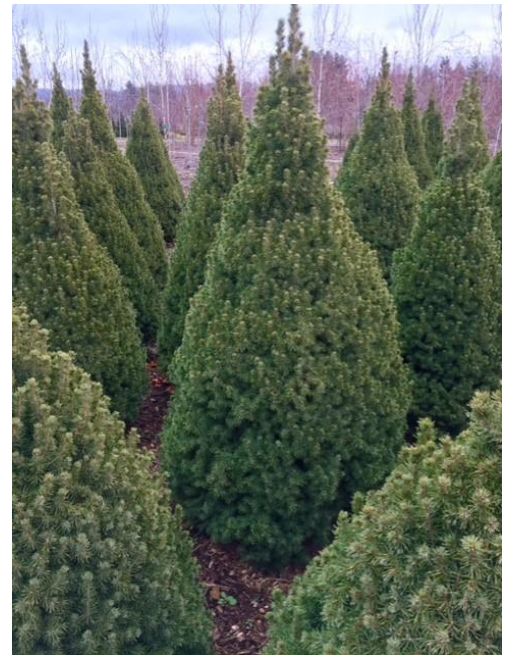

Picea Pungens 'Baby Blue'

5-6'	B&B	149.99
------	-----	--------

Fraser Fir

Abies Fraseri

7-8'	B&B	179.99
------	-----	--------

Dwarf Alberta Spruce

Picea Glauca 'Conica'

42-48"	B&B	119.99
48-60"	B&B	179.99
60-66"	B&B	249.99

White Spruce

6-7'	B&B	149.99
------	-----	--------

White Pine

4-5'	B&B	79.99
------	-----	-------

Rhododendron

Nova Zembla	#5	49.99
Purple Gem	#3	39.99
Boursalt	#3	39.99
Roseum Elegans	#20	149.99
English Roseum	#20	179.99
PJM	#3	39.9
	#5	59.99
Chinoides	#3	39.99
	#7	6
Scintillation	#7	79.99

Baby Blue Spruce

Dwarf Alberta Spruce

Delivery Available

860-265-6511

Holly

Steeds	#7	79.99
Jersey Pinnacle	#7	79.99
Blue Prince(ss)	#3	39.99
Blue Prince(ss)	#7	79.99
Helleri Japanese Holly	#2	29.99
Sky Pencil Holly	#3	39.99
	42-48"	79.99
Honey Maid Holly	#3	39.99

Evergreen Shrubs

Spreading Juniper	#2	24.99
Goldthread Cypress	#3	29.99
Golden Globe	#3	34.99
Yellow Ribbon Arborvitae	#7	69.99
Green Velvet Boxwood	#3	39.99
	18-21"	59.99
Spreading Yew	B&B	Starts at 49.99
Upright Yew – up to 6'	B&B	Starts at 49.99
Pyramidal Boxwood	B&B	Start at 79.99
Mugo Pine	#3	34.99
Bird Nest Spruce	#3	34.99
Dwarf Hinoki	#3	49.99